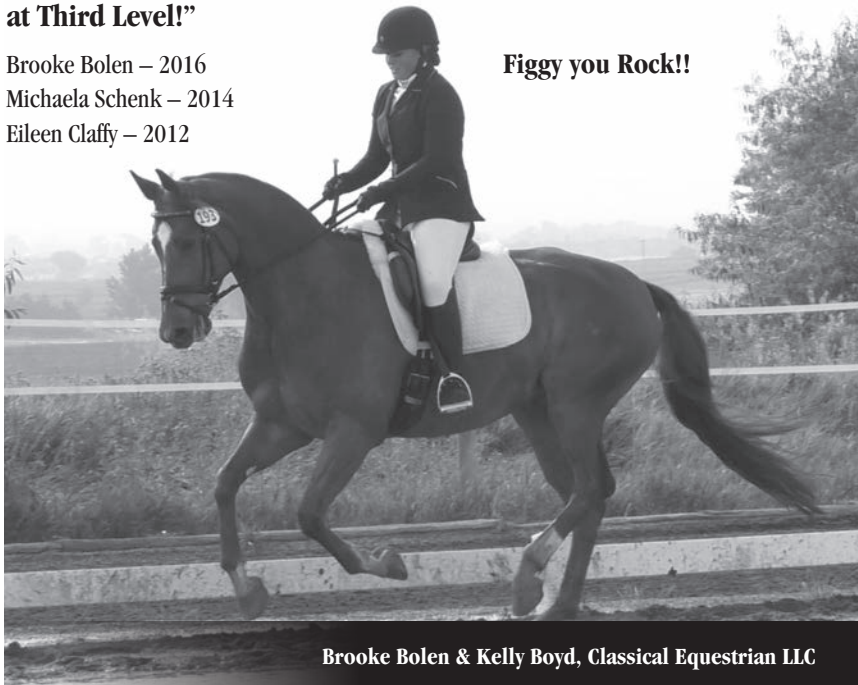

Brooke Bolen & Kelly Boyd, Classical Equestrian LLC